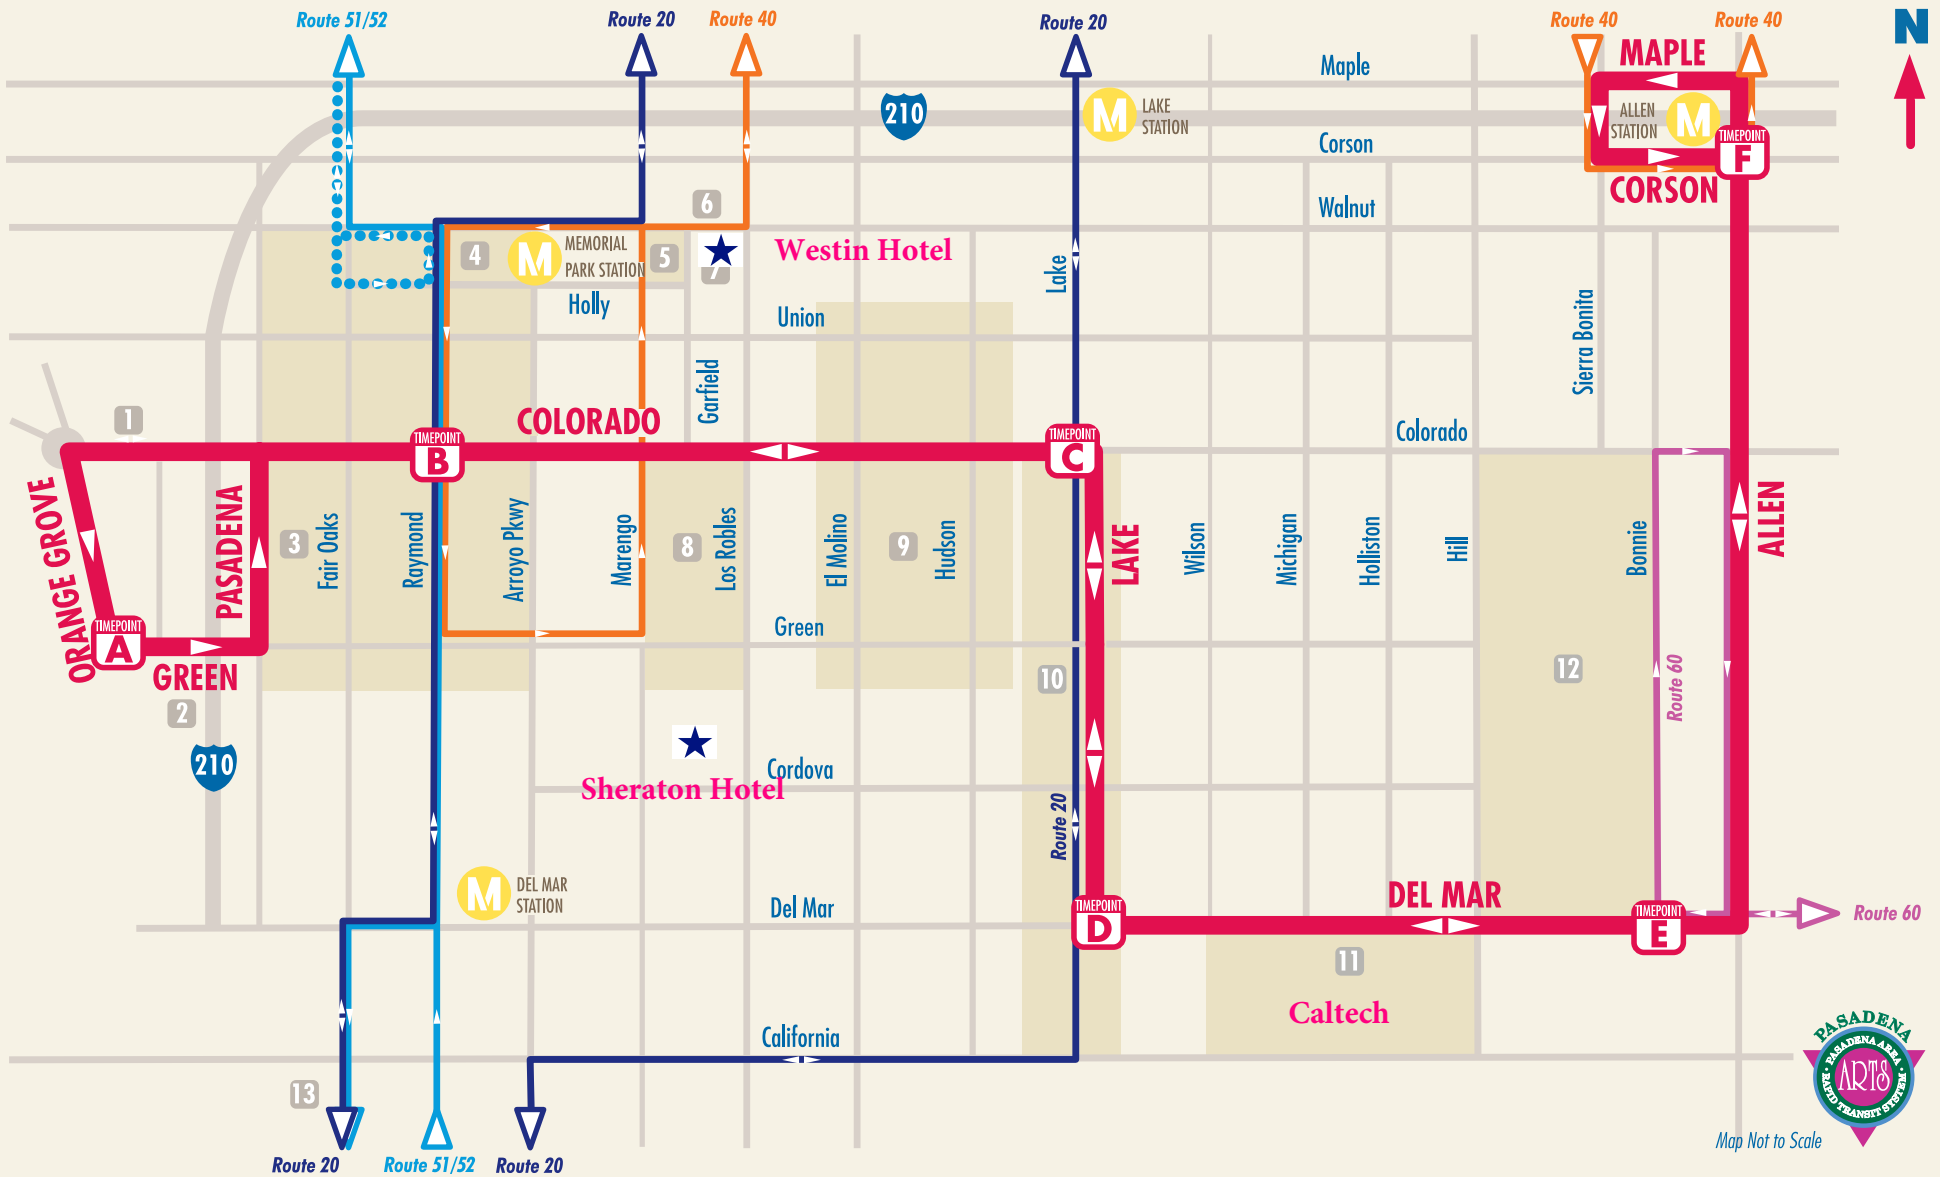

PASADENA ARTS

Area Rapid Transit System

10 ROUTE

SCHEDULE & MAP

Effective July 2014

Service Between

- Allen Station
- Pasadena City College (PCC)
- Caltech
- Old Pasadena

Metro Gold Line Stations

- Allen Station
- Memorial Park Station

NO SUNDAY SERVICE

Access is available.

All buses equipped with bike racks.

No Smoking in Bus Zones PMC 8.78.071 (A).

Serving Pasadena
Since 1994

East TO PASADENA CITY COLLEGE - ALLEN GOLD LINE STATION

① 7:53 p
② 8:08 p

Map Not to Scale

10 ROUTE

PASADENA ARTS Area Rapid Transit System

- ROUTES**
- RT 10
 - RT 20
 - RT 40
 - RT 51/52
 - RT 51 SAT ONLY
 - RT 60

- TIME POINTS**
- Green & Orange Grove
 - Colorado & Raymond
 - Lake & Colorado
 - Lake & Del Mar
 - Del Mar & Bonnie
 - Allen & Corson

- RAIL**
- METRO Gold Line Station

- POINTS OF INTEREST**
- 1 Norton Simon Museum
 - 2 Ambassador Auditorium
 - 3 Old Pasadena
 - 4 Pasadena Senior Center
 - 5 Civic Center
 - 6 Central Library
 - 7 City Hall
 - 8 Paseo Colorado/Pasadena Conference Center
 - 9 Playhouse District
 - 10 South Lake Business District
 - 11 California Institute of Technology (Caltech)
 - 12 Pasadena City College (PCC)
 - 13 Huntington Memorial Hospital