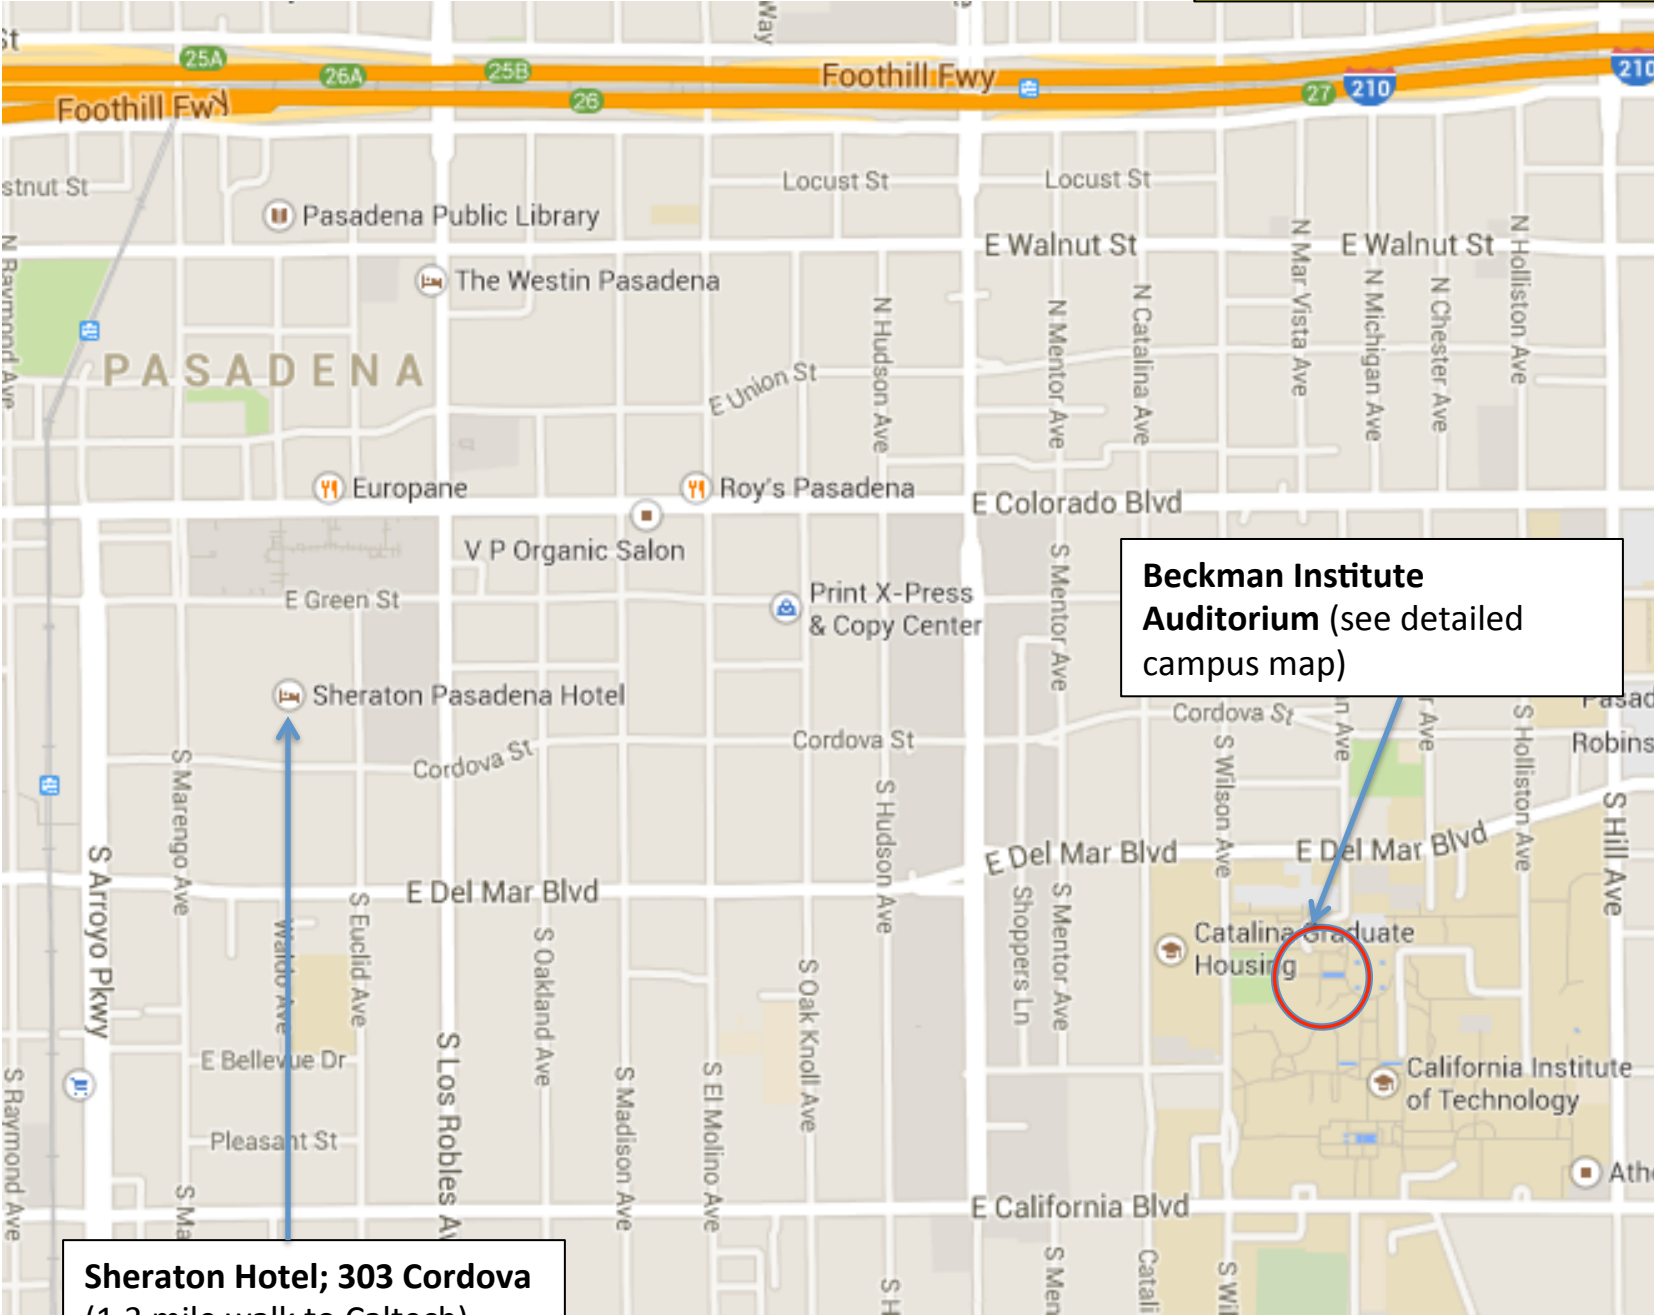

**Smaller Scale Map of Pasadena**

**Beckman Institute Auditorium** (see detailed campus map)

**Sheraton Hotel; 303 Cordova**  
(1.3 mile walk to Caltech)